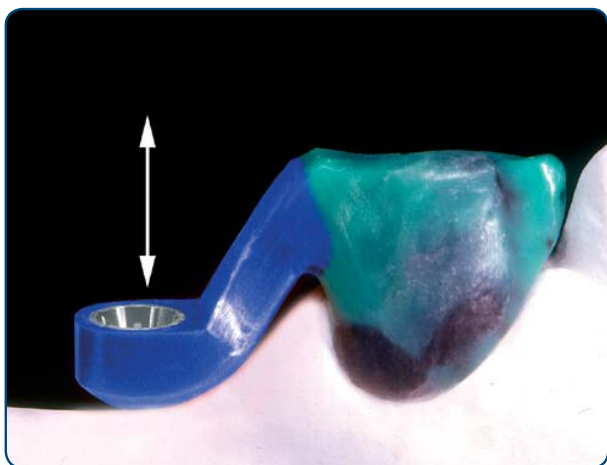

CEKA ATTACHMENTS PRECI-LINE

CEKA 334

**PLENTY OF SPACE
FOR AN ATTACHMENT?**

**OF COURSE,
WITH CEKA REVAX!**

FAMILIAR COMPONENTS

THE PAST

OL 334 NX

2 attachments/package

THE FUTURE

OL 0234 NPR

1 attachment/package

ESTHETICS, STABILITY AND ORAL HYGIENE

TRY IT!

Press the cast-on precision female with the colour-coded side down into the keeper.

Reduce the plastic keeper at the buccal. This creates a natural transition to the crown and more space for esthetics.

Position the profile on the crest with passive contact. Cast in a non-precious alloy.

The attachment female provides adequate space for good contour and esthetics for a natural appearing removable prosthesis.