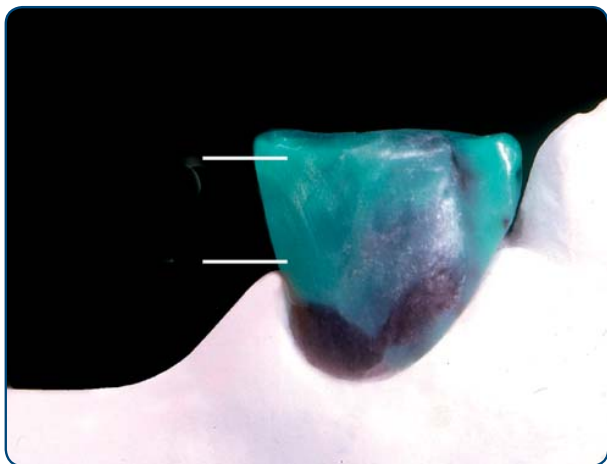

CEKA ATTACHMENTS PRECI-LINE

CEKA 334

**PLENTY OF SPACE
FOR AN ATTACHMENT?**

**OF COURSE,
WITH CEKA REVAX!**

FAMILIAR COMPONENTS

THE PAST

OL 334 NX

2 attachments/package

THE FUTURE

OL 0234 NPR

1 attachment/package

ESTHETICS, STABILITY AND ORAL HYGIENE

TRY IT!

Press the cast-on precision female with the colour-coded side down into the keeper.

Reduce the plastic keeper at the buccal. This creates a natural transition to the crown and more space for esthetics.

Position the profile on the crest with passive contact. Cast in a non-precious alloy.

The attachment female provides adequate space for good contour and esthetics for a natural appearing removable prosthesis.